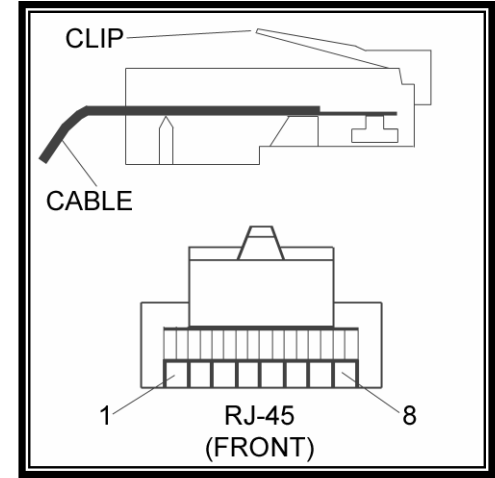

Atron Systems, Inc.

PC-100 to CRS RJ-45 Interface Cable

<http://www.atronsystems.com/techs.htm>

12-26-2001

600-00201-02003M